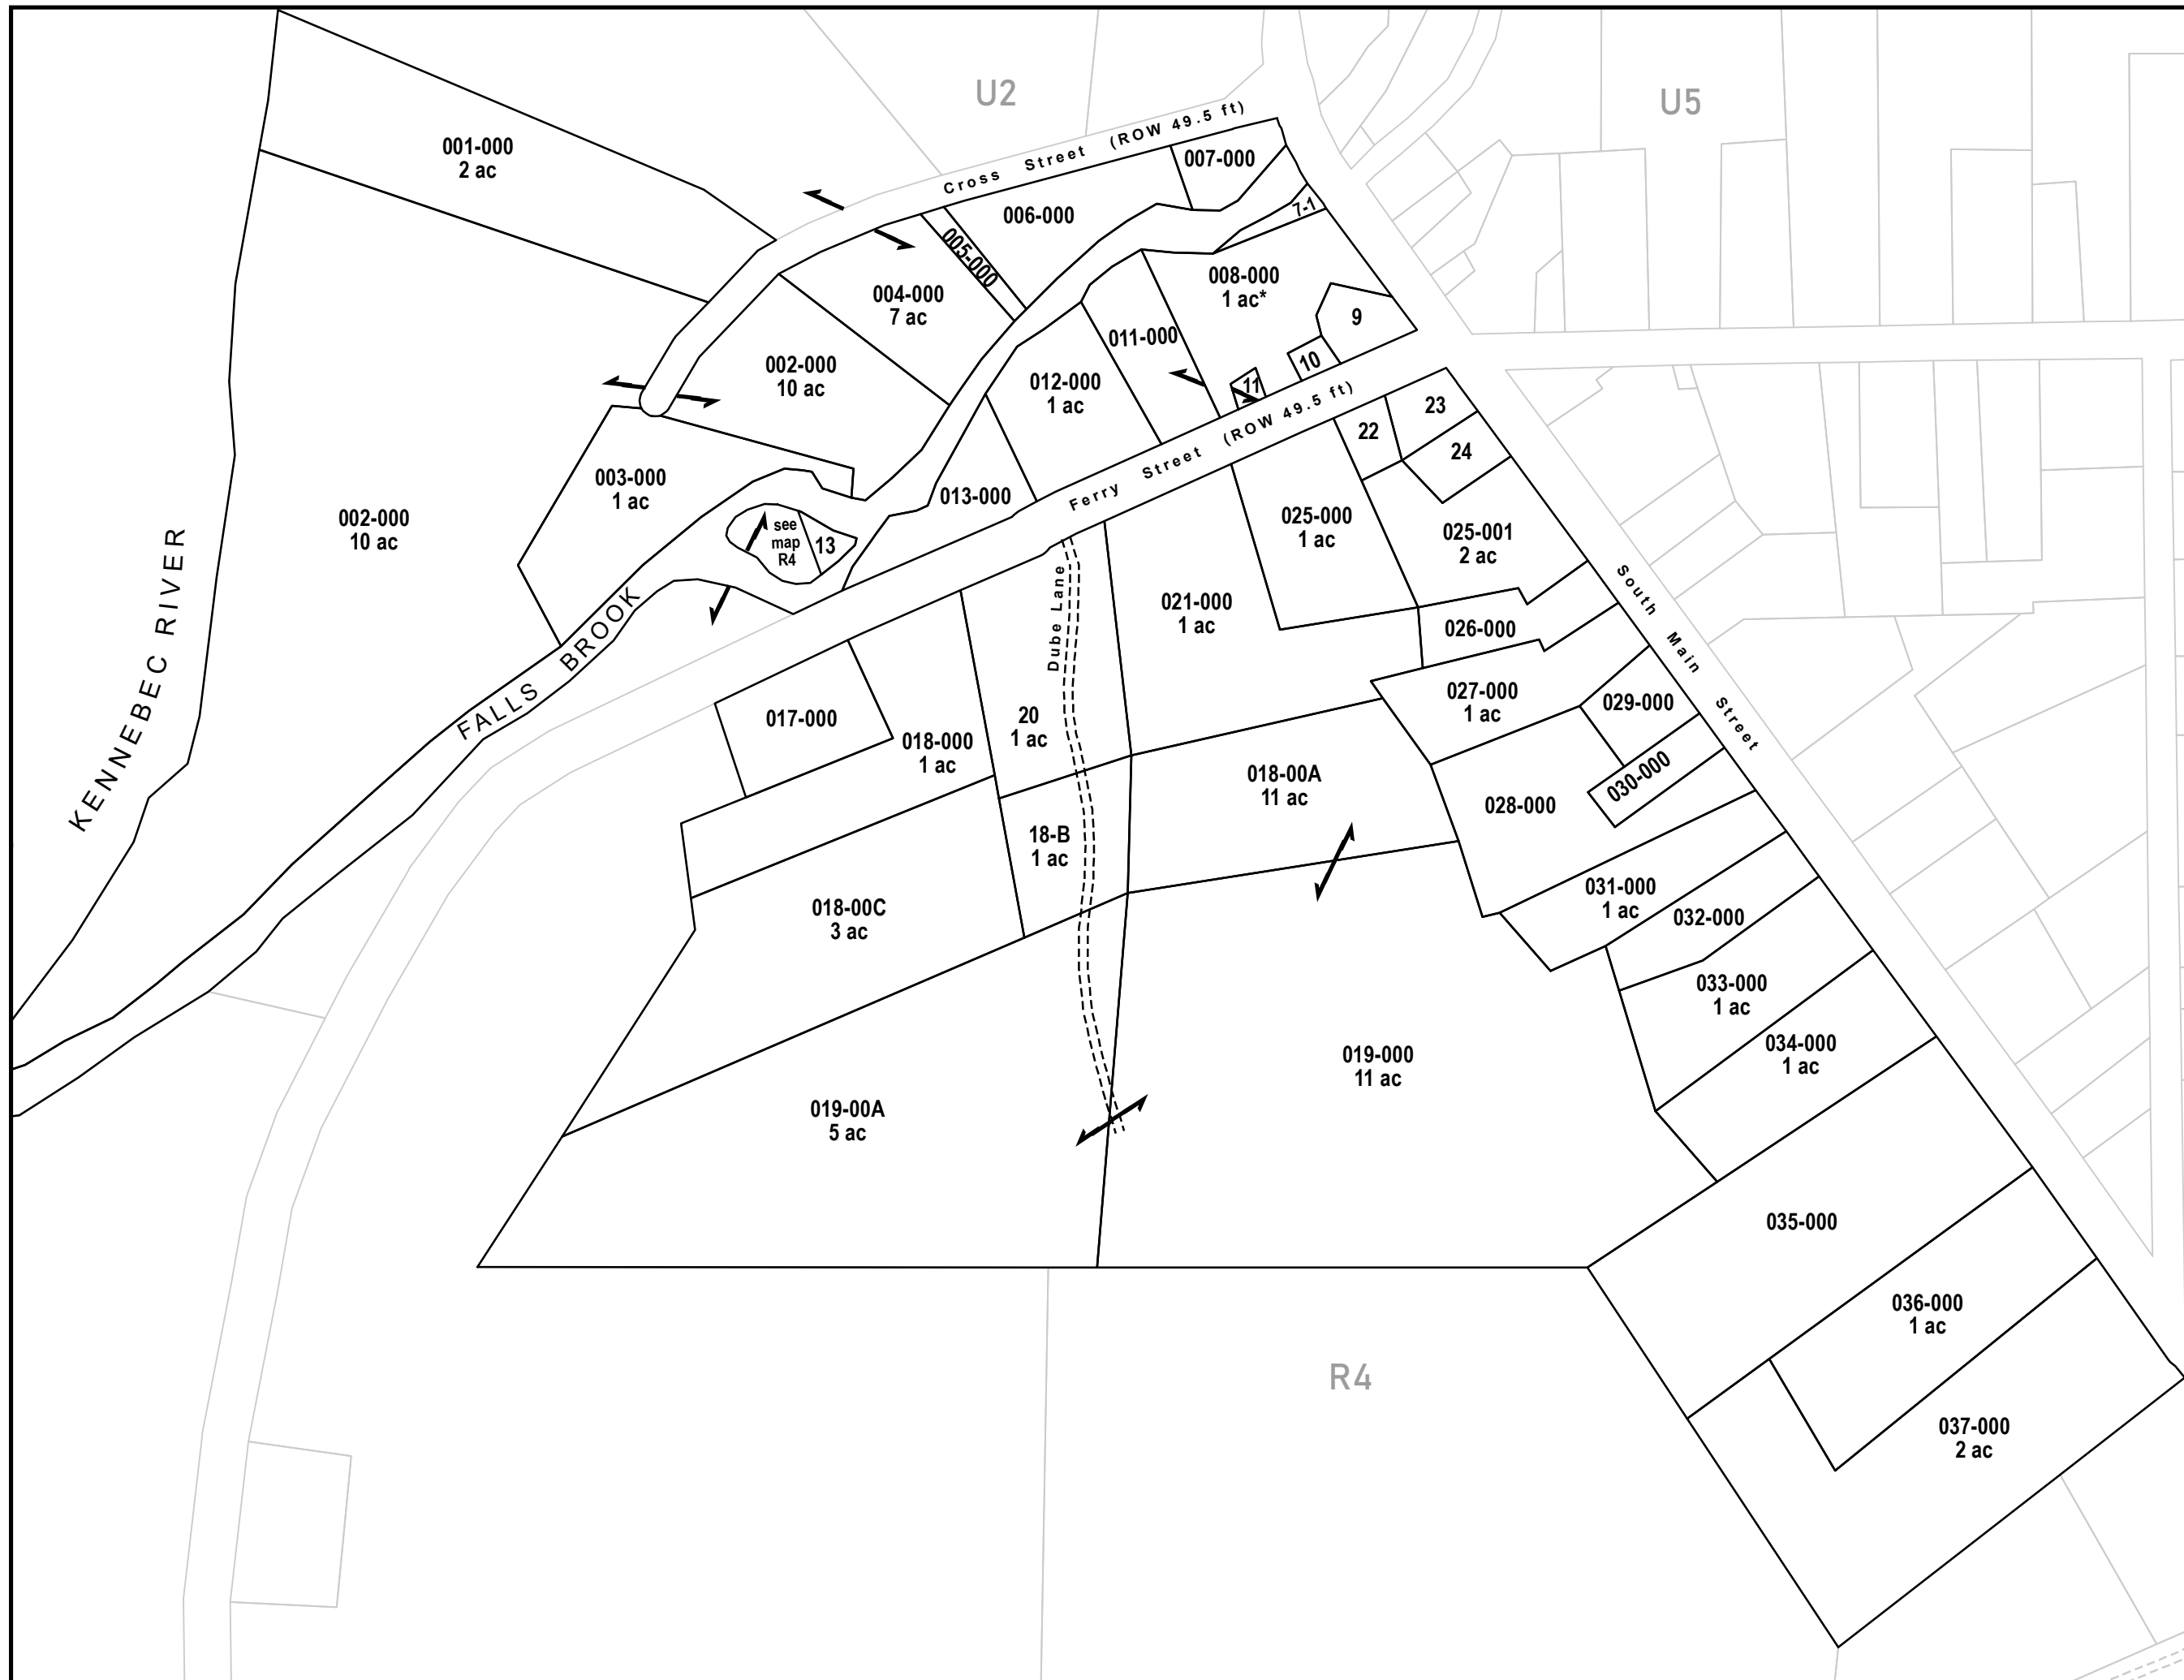

Map U3

TOWN OF SOLON
SOMERSET COUNTY
STATE OF MAINE

1 inch = 200 feet

 **Community Geographics**

Prepared by: Community Geographics, Aug 2023
Projection: NAD83 Zone 19N

Tax maps are not surveys, but compiled from aerial imagery, deeds, and existing paper map sources, and as such are not to be used for conveyances. This is a generalized depiction of parcels in the Town of Solon for assessment and planning purposes only.