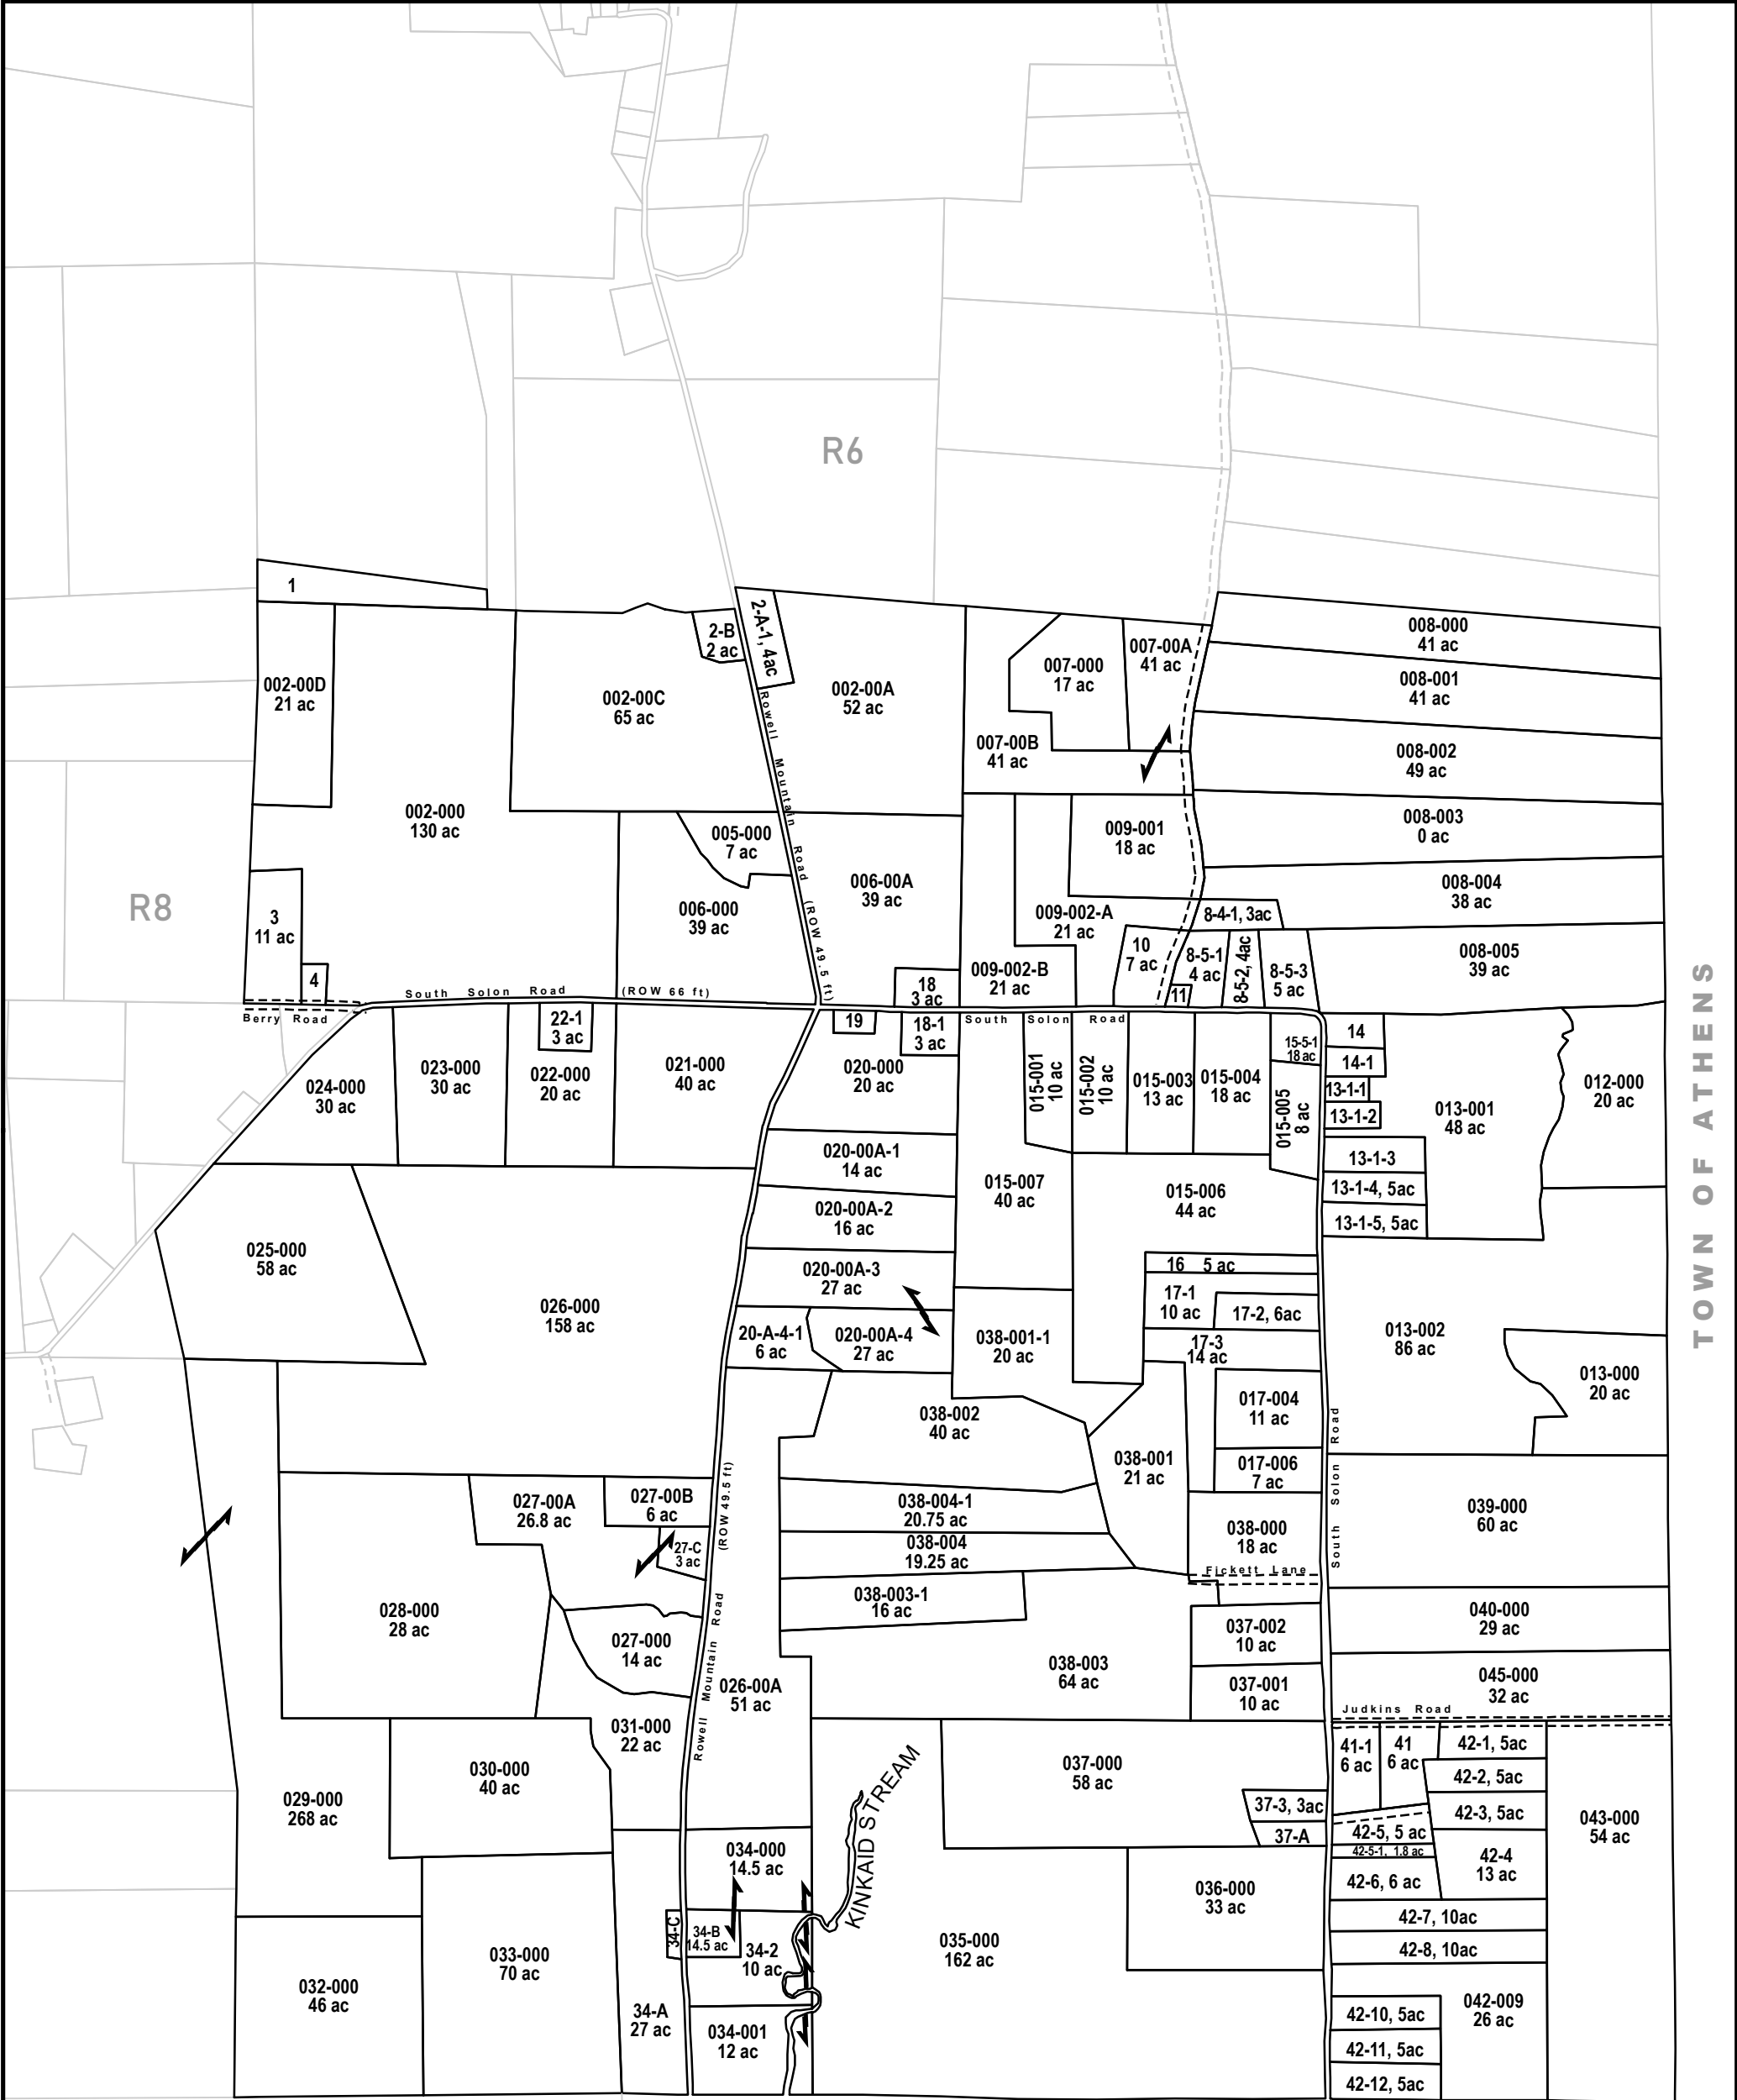

# Map R9

TOWN OF SOLON  
SOMERSET COUNTY  
STATE OF MAINE

Prepared by: Community Geographics, Aug 2023  
Projection: NAD83 Zone 19N

0 250 500 1,000 1,500 Feet

1 inch = 1,250 feet

Tax maps are not surveys, but compiled from aerial imagery, deeds, and existing paper map sources, and as such are not to be used for conveyances. This is a generalized depiction of parcels in the Town of Solon for assessment and planning purposes only.

TOWN OF MADISON

TOWN OF CORNVILLE