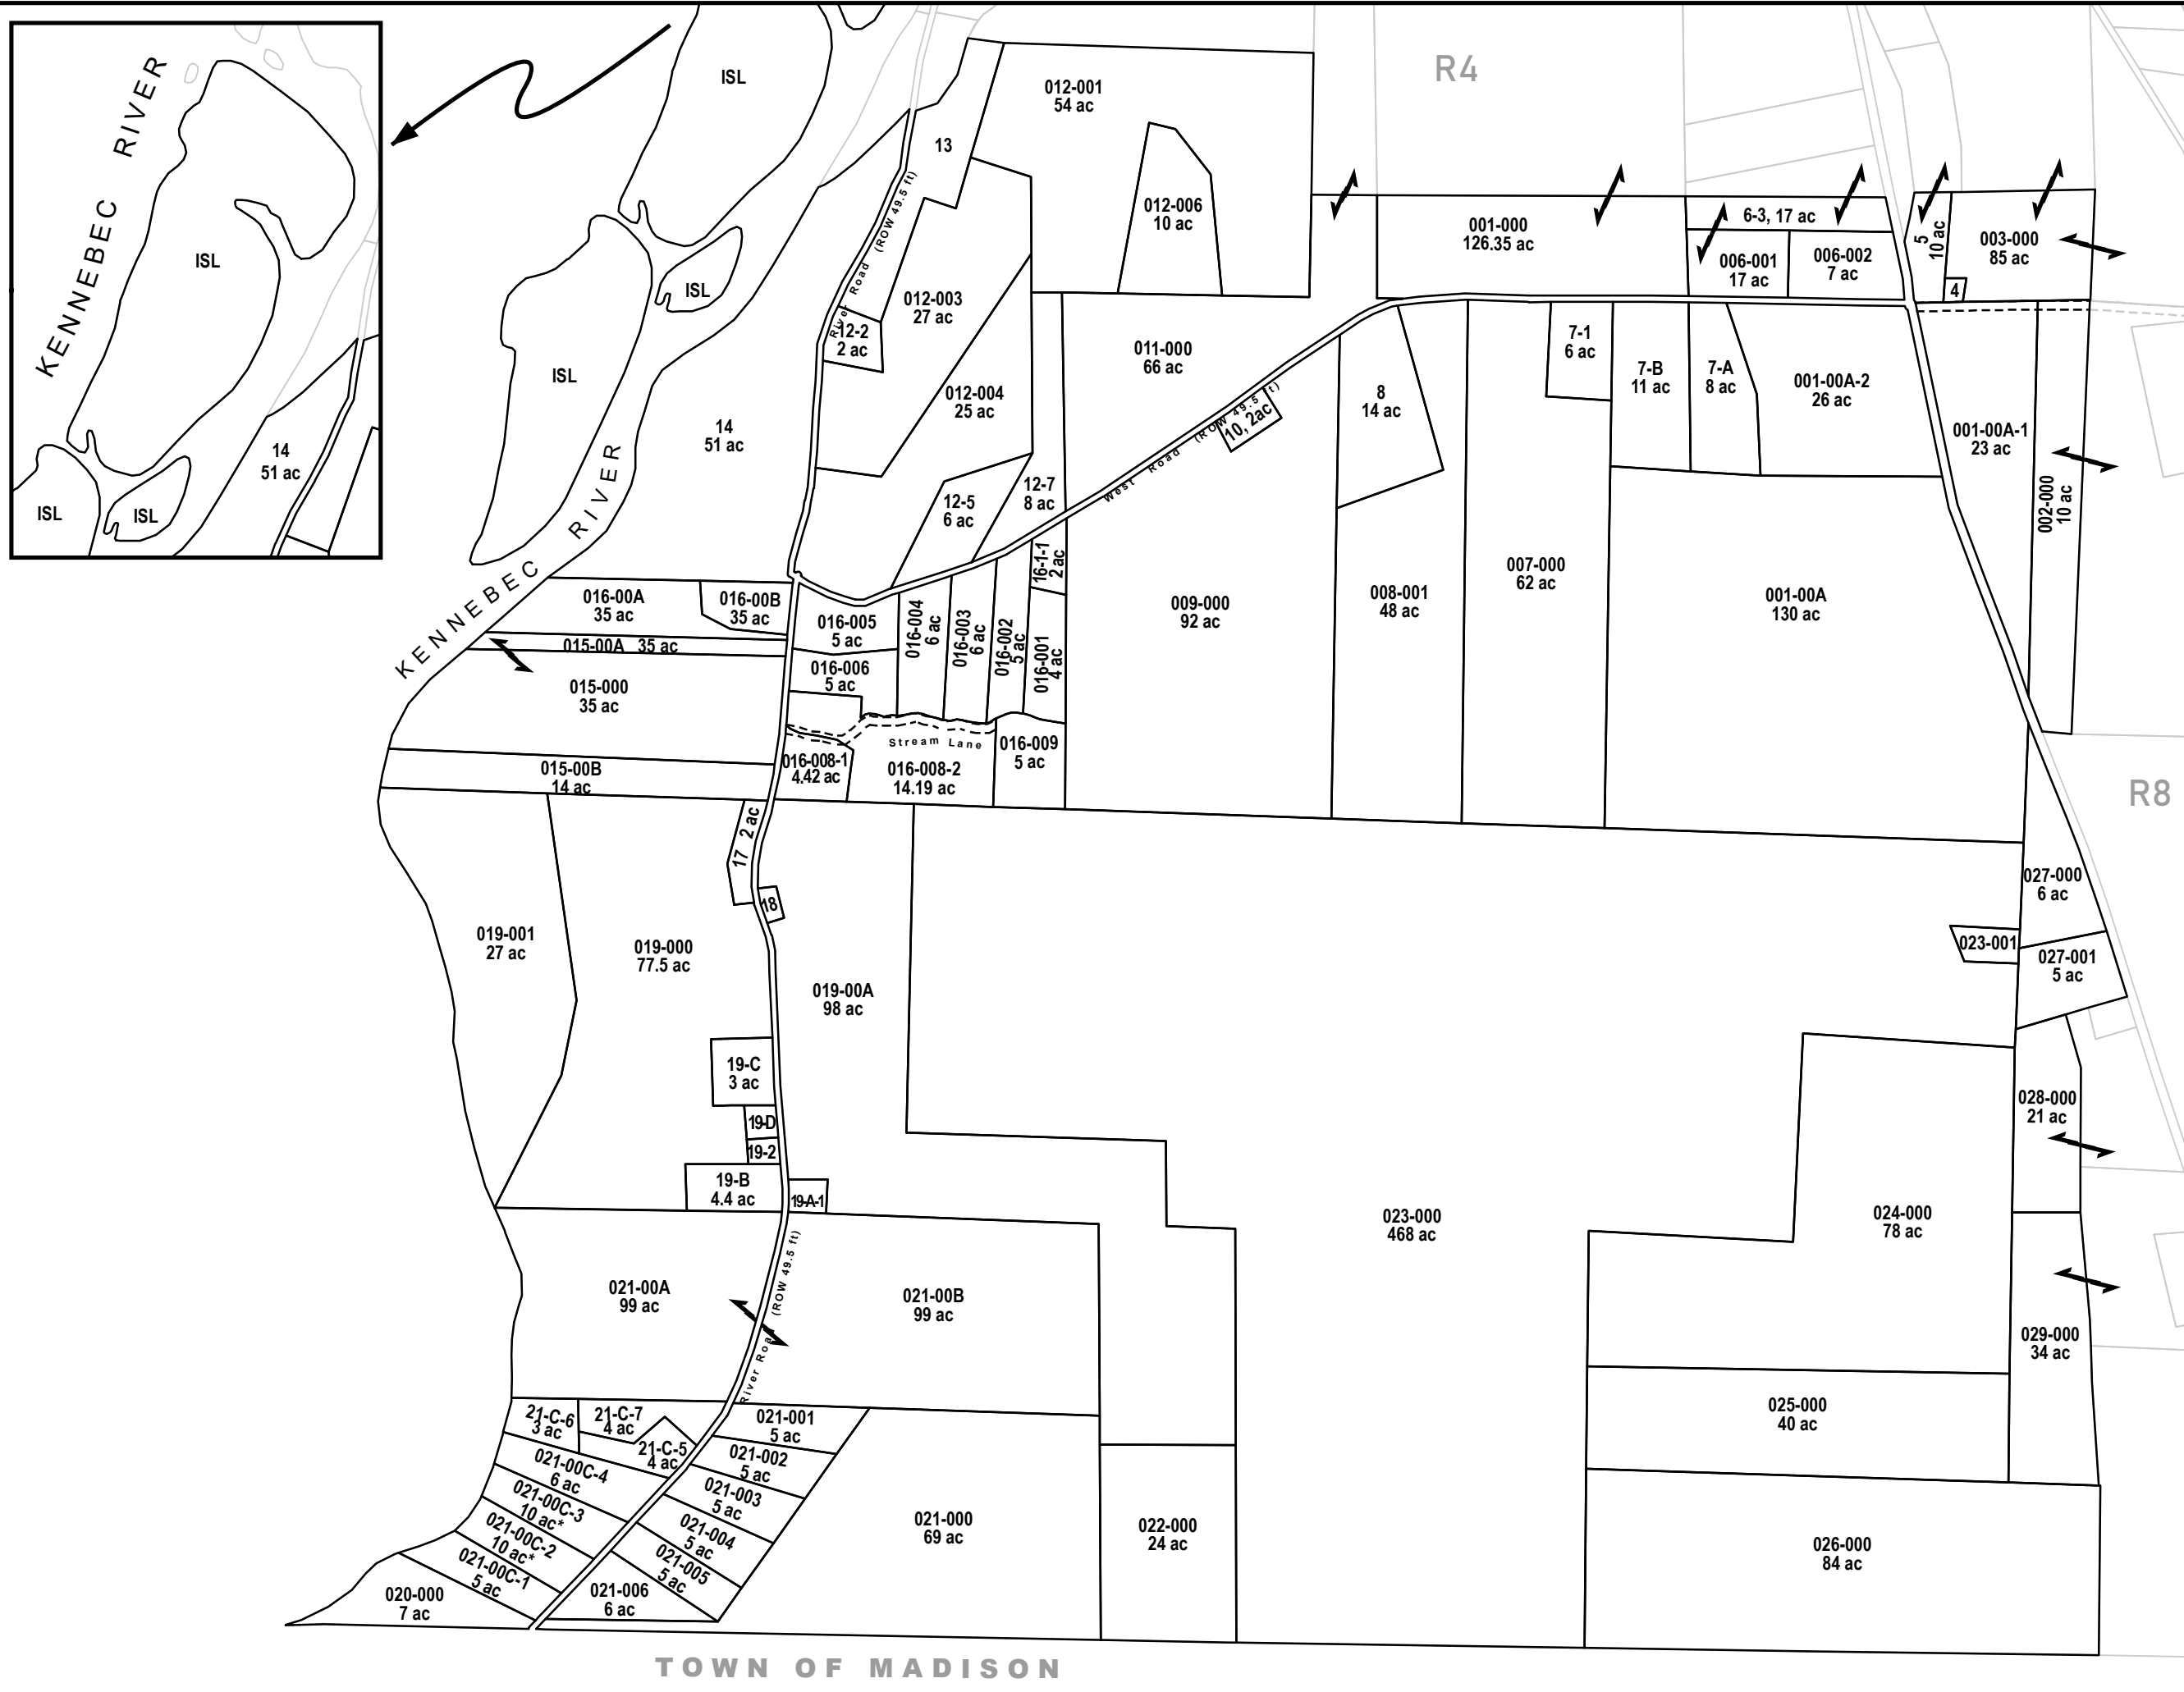

Map R7

TOWN OF SOLON
SOMERSET COUNTY
STATE OF MAINE

 **Community Geographics**

Prepared by: Community Geographics, Aug 2023
Projection: NAD83 Zone 19N

Tax maps are not surveys, but compiled from aerial imagery, deeds, and existing paper map sources, and as such are not to be used for conveyances. This is a generalized depiction of parcels in the Town of Solon for assessment and planning purposes only.

TOWN OF MADISON