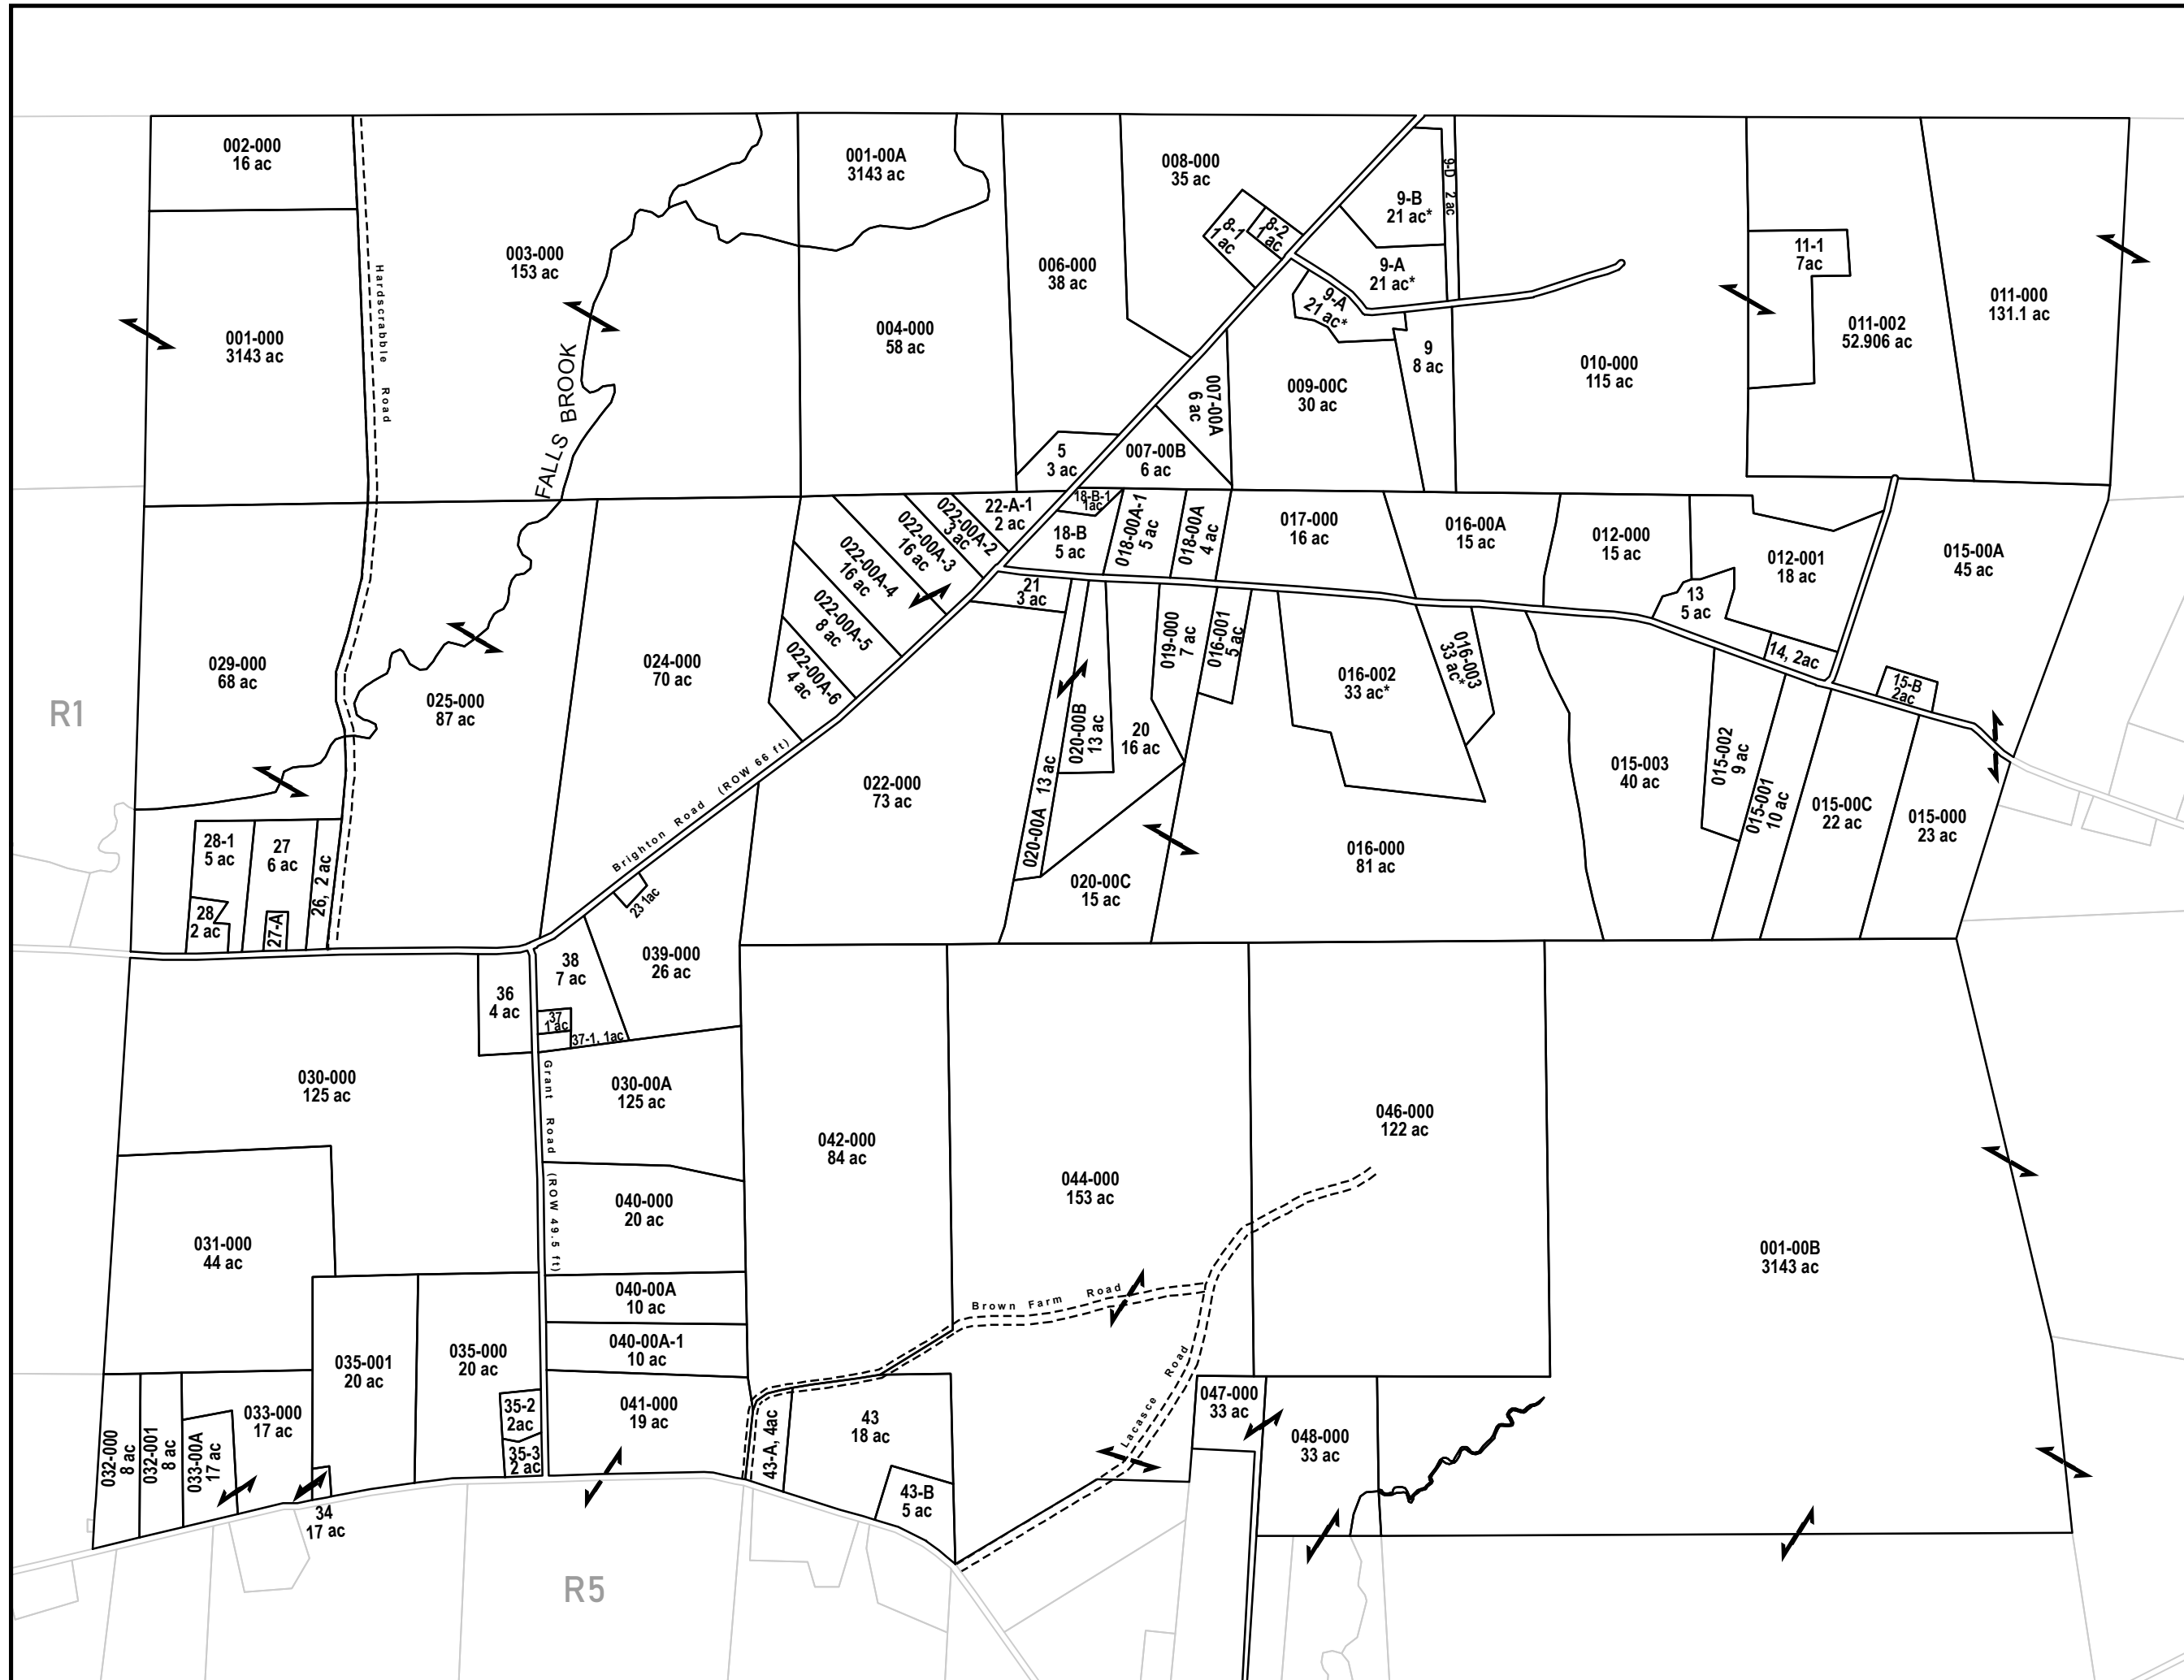

Map R2

TOWN OF SOLON
SOMERSET COUNTY
STATE OF MAINE

0 250 500 1,000 1,500 Feet
1 inch = 1,000 feet

 **Community Geographics**

Prepared by: Community Geographics, Aug 2023
Projection: NAD83 Zone 19N

Tax maps are not surveys, but compiled from aerial imagery, deeds, and existing paper map sources, and as such are not to be used for conveyances. This is a generalized depiction of parcels in the Town of Solon for assessment and planning purposes only.