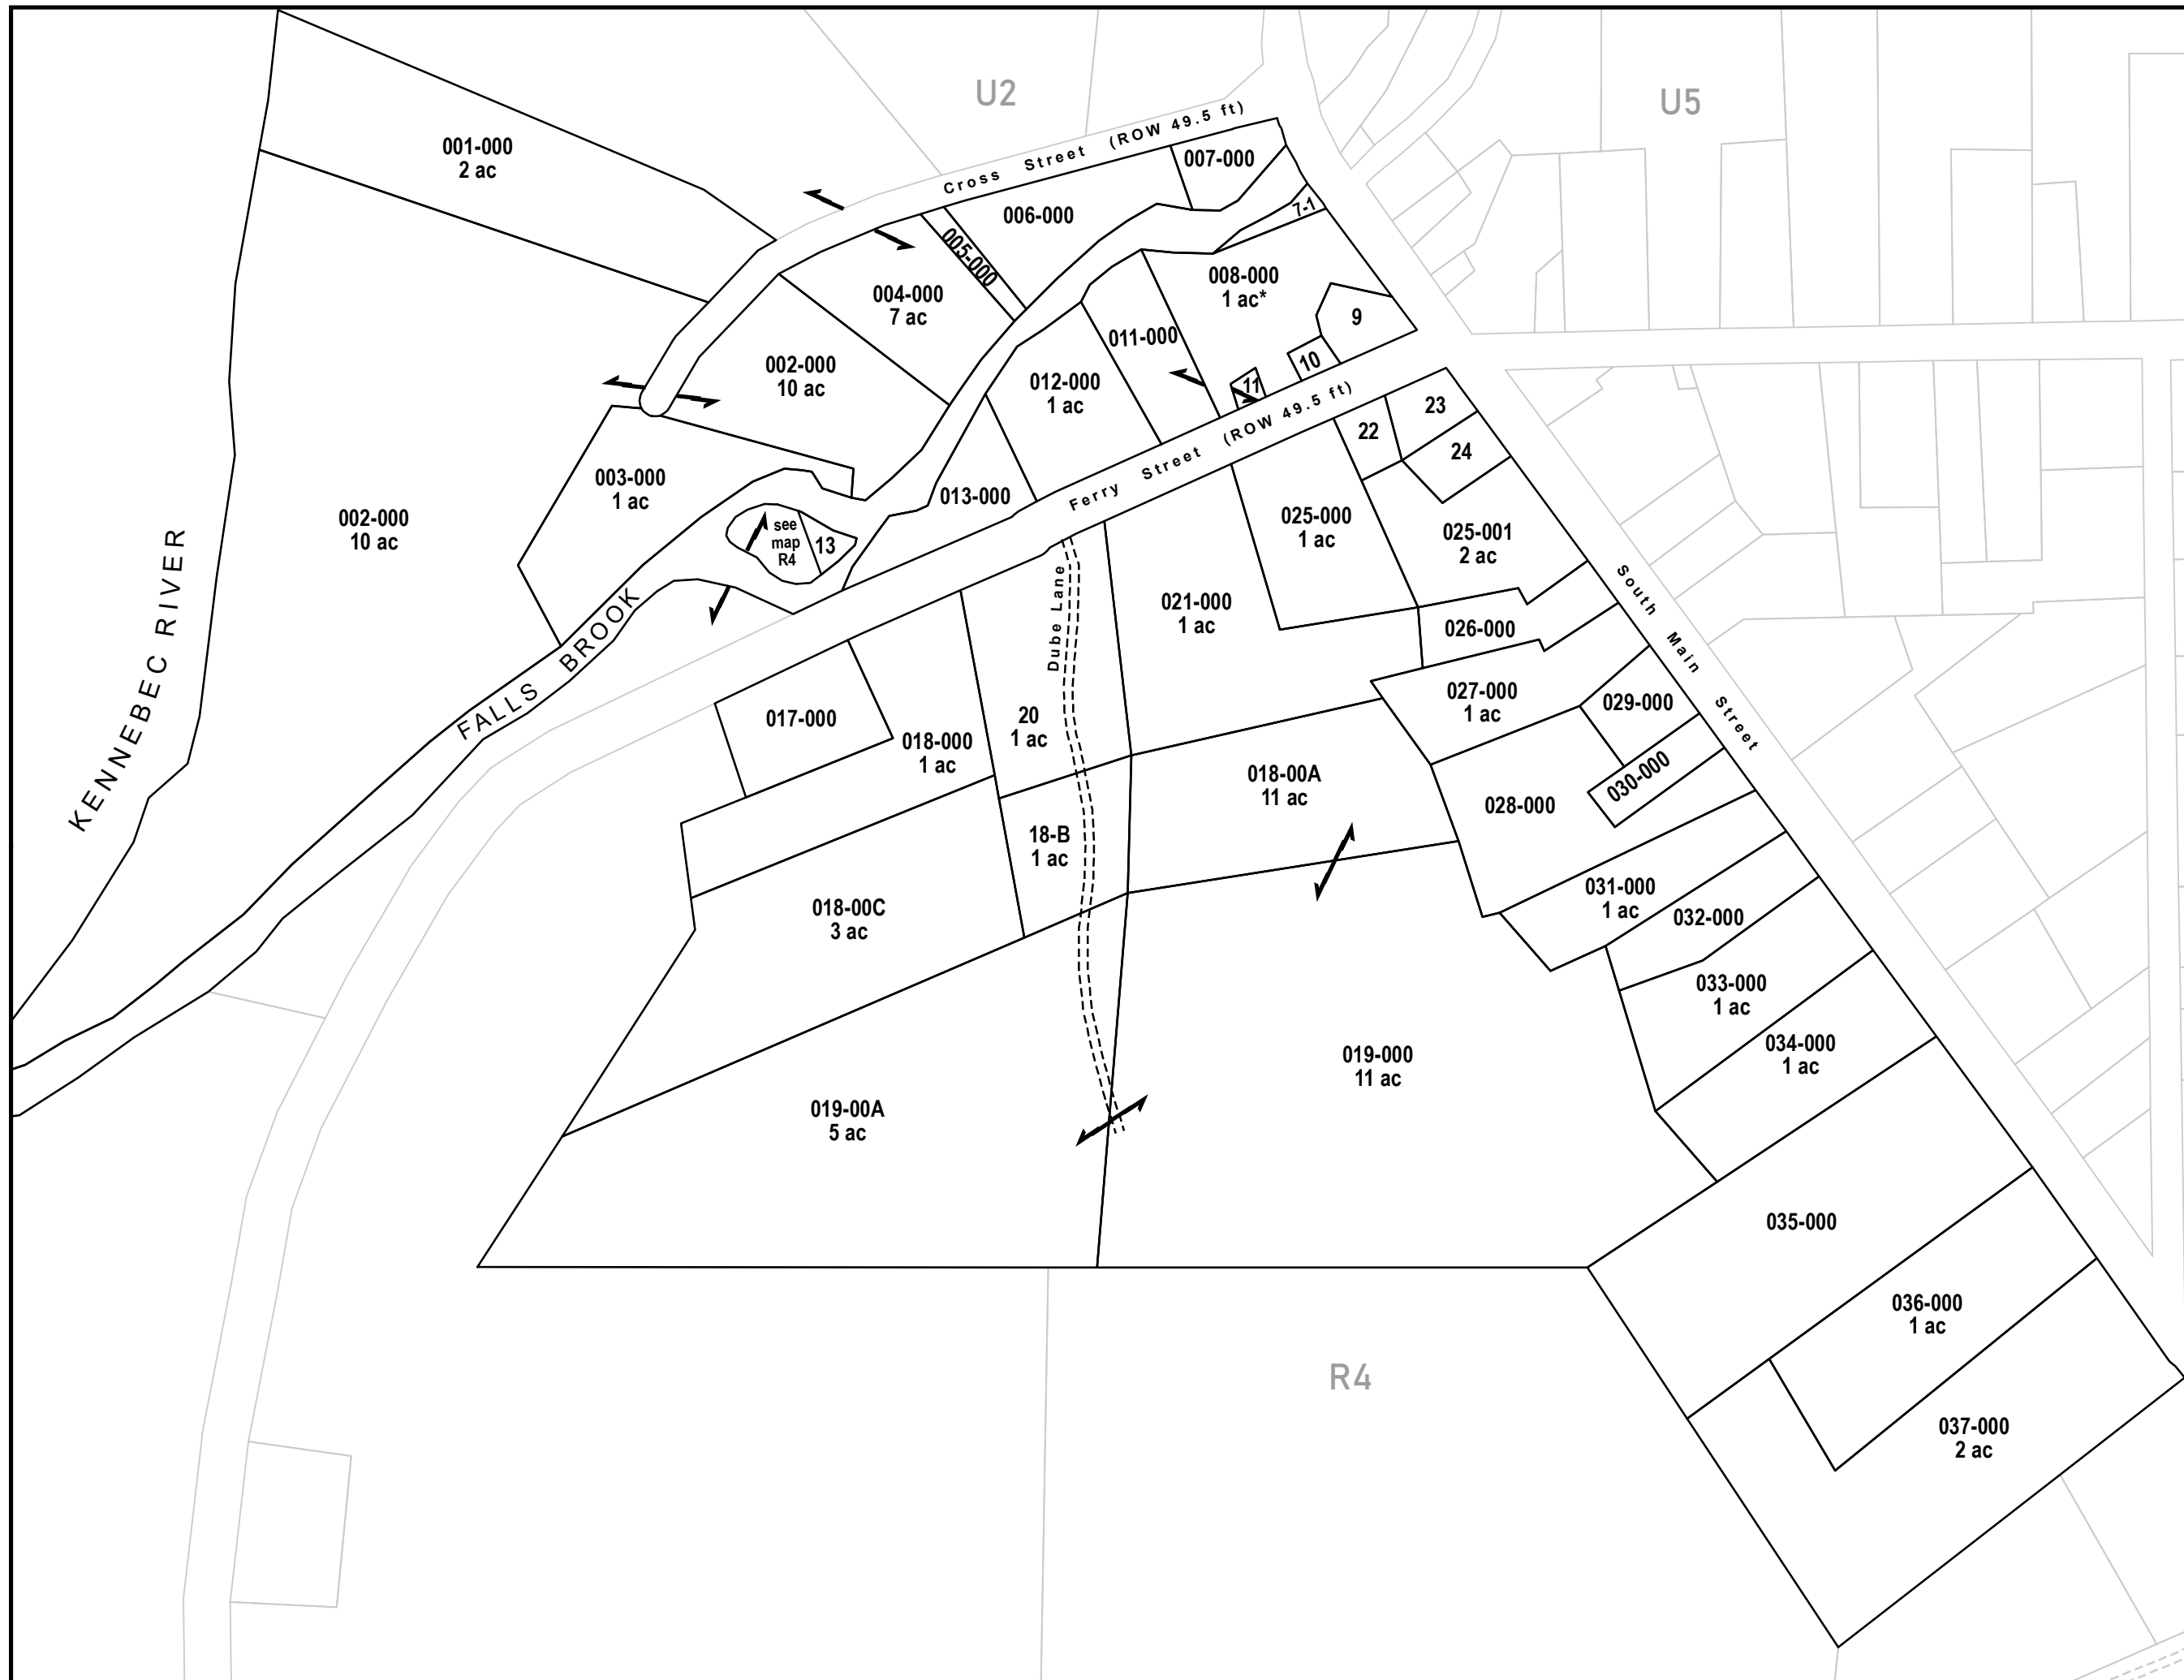

Map U3

TOWN OF SOLON
SOMERSET COUNTY
STATE OF MAINE

1 inch = 200 feet

Prepared by: Center for Community GIS, Aug 2021
Projection: NAD83 Zone 19N

Tax maps are not surveys, but compiled from aerial imagery, deeds, and existing paper map sources, and as such are not to be used for conveyances. This is a generalized depiction of parcels in the Town of Solon for assessment and planning purposes only.