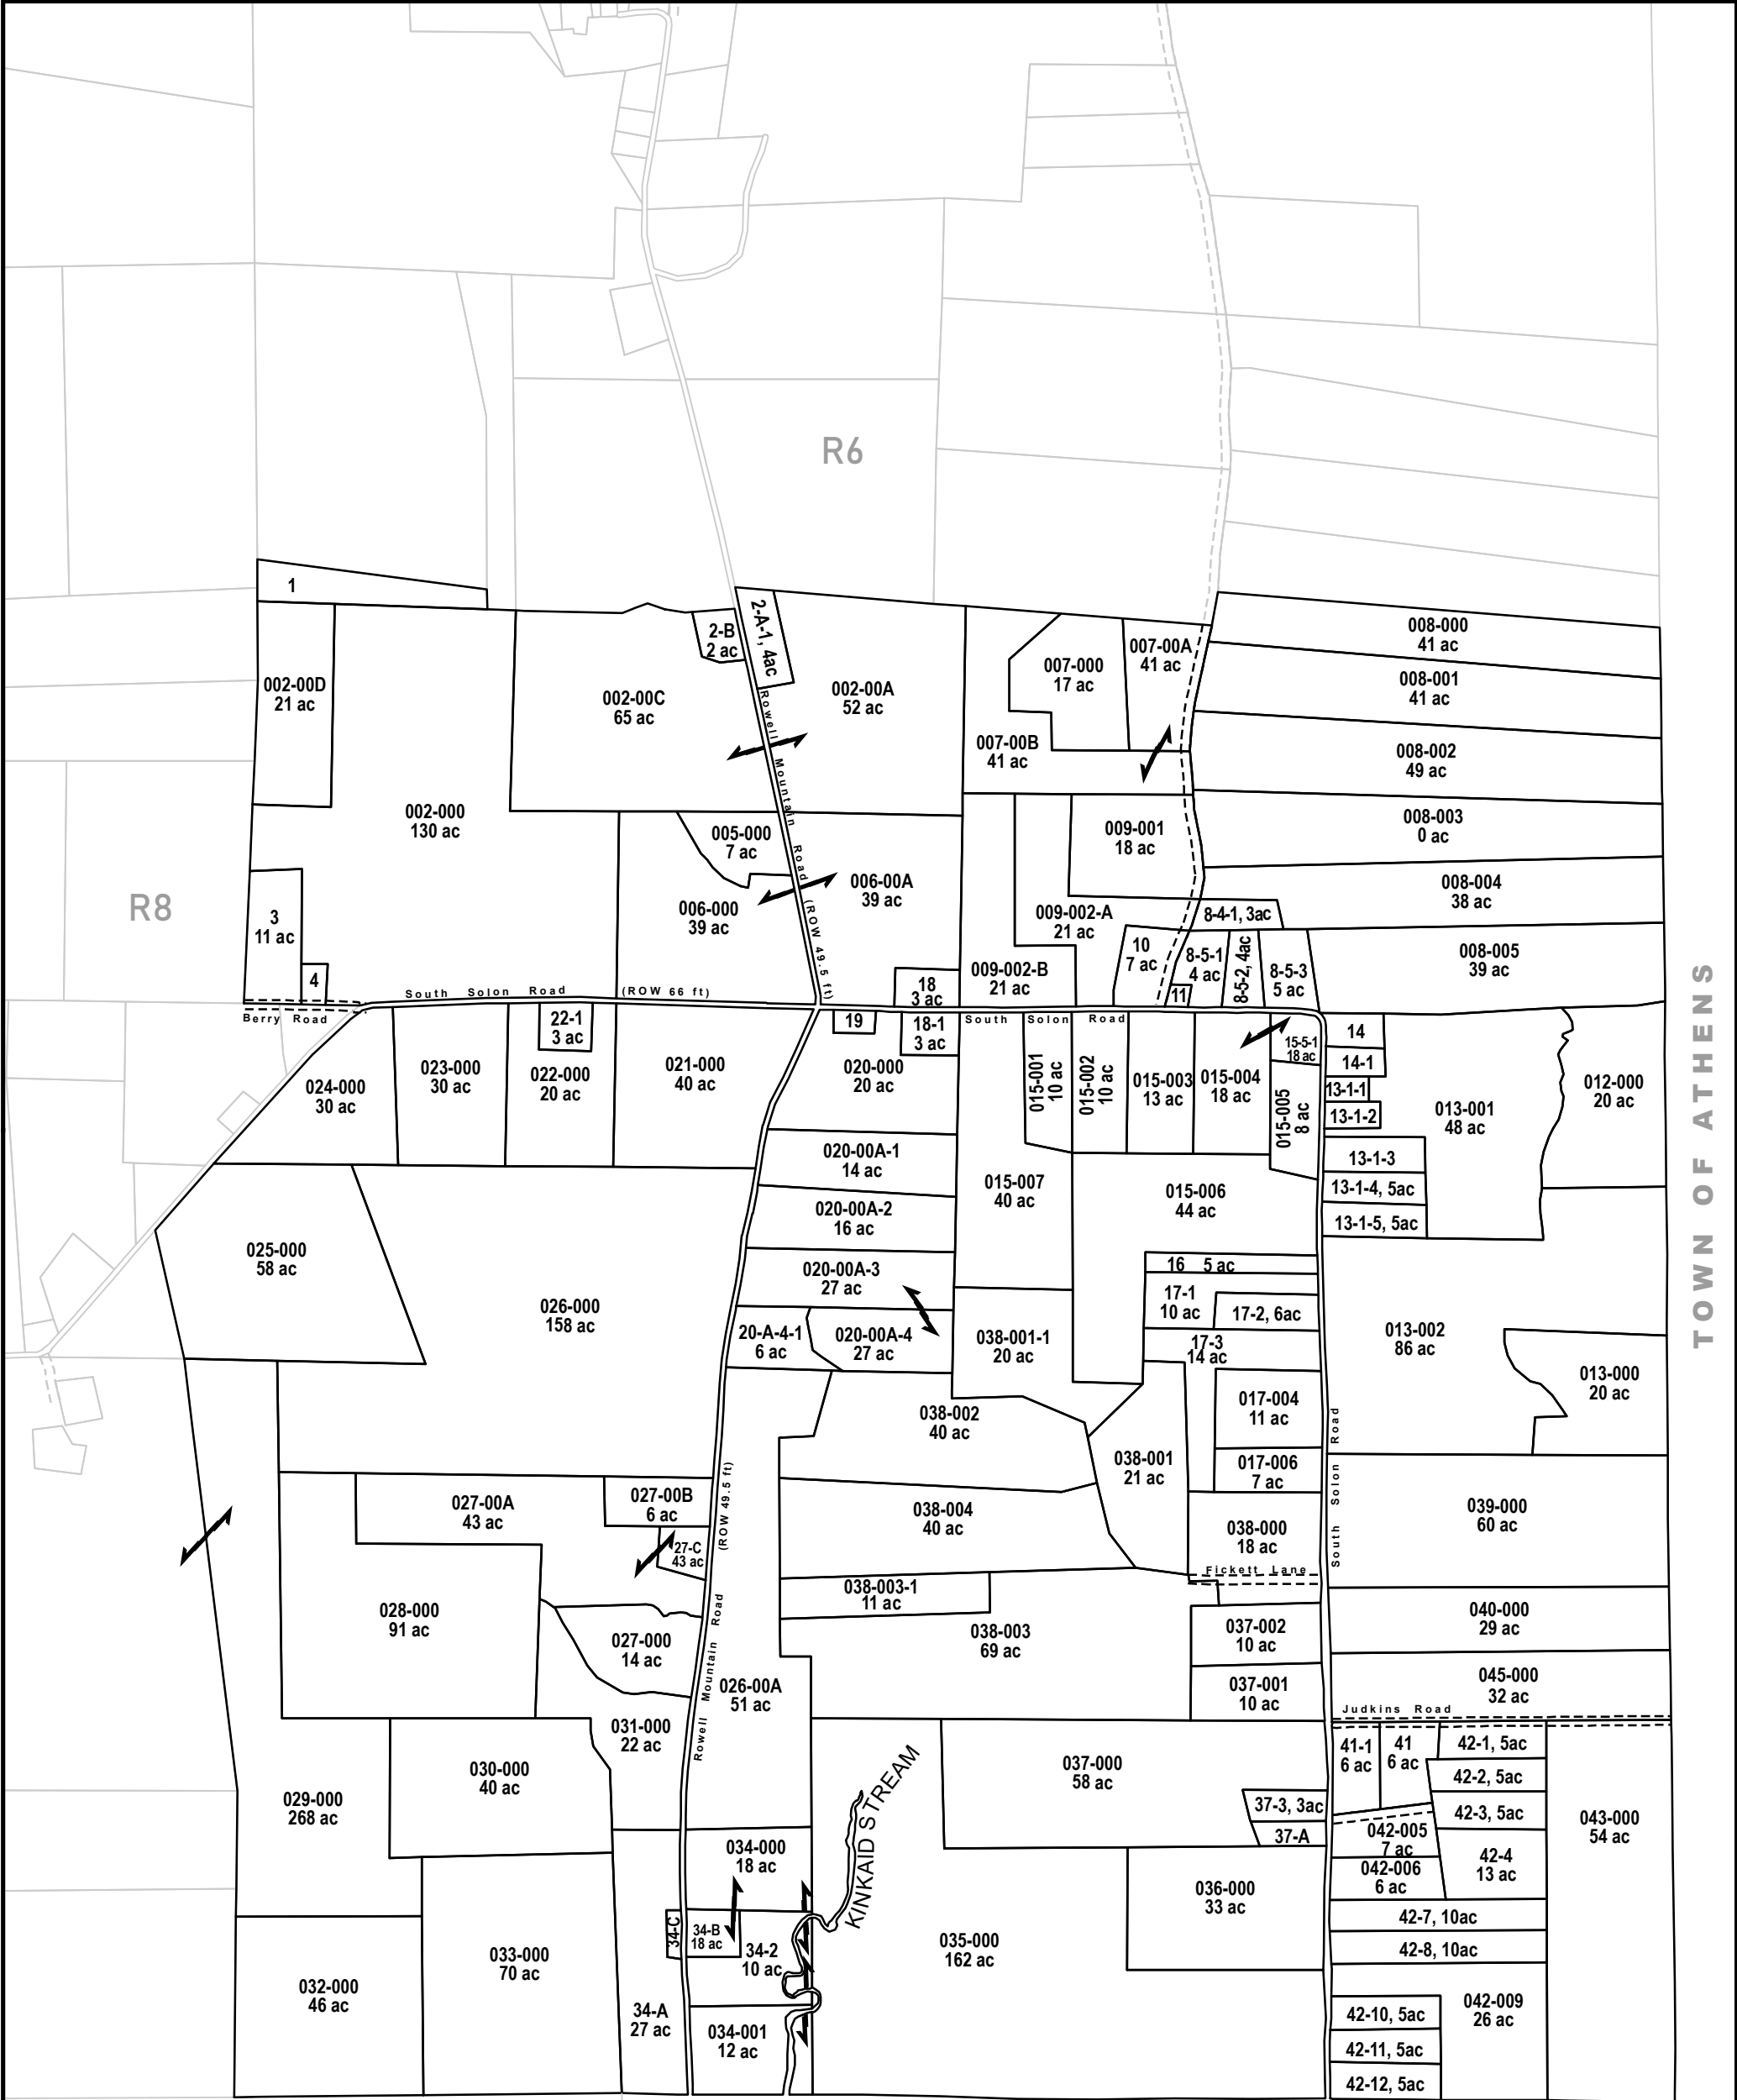

Map R9

TOWN OF SOLON
SOMERSET COUNTY
STATE OF MAINE

Prepared by: Center for Community GIS, Aug 2021
Projection: NAD83 Zone 19N

0 250 500 1,000 1,500 Feet

1 inch = 1,250 feet

Tax maps are not surveys, but compiled from aerial imagery, deeds, and existing paper map sources, and as such are not to be used for conveyances. This is a generalized depiction of parcels in the Town of Solon for assessment and planning purposes only.

TOWN OF MADISON

TOWN OF CORNVILLE