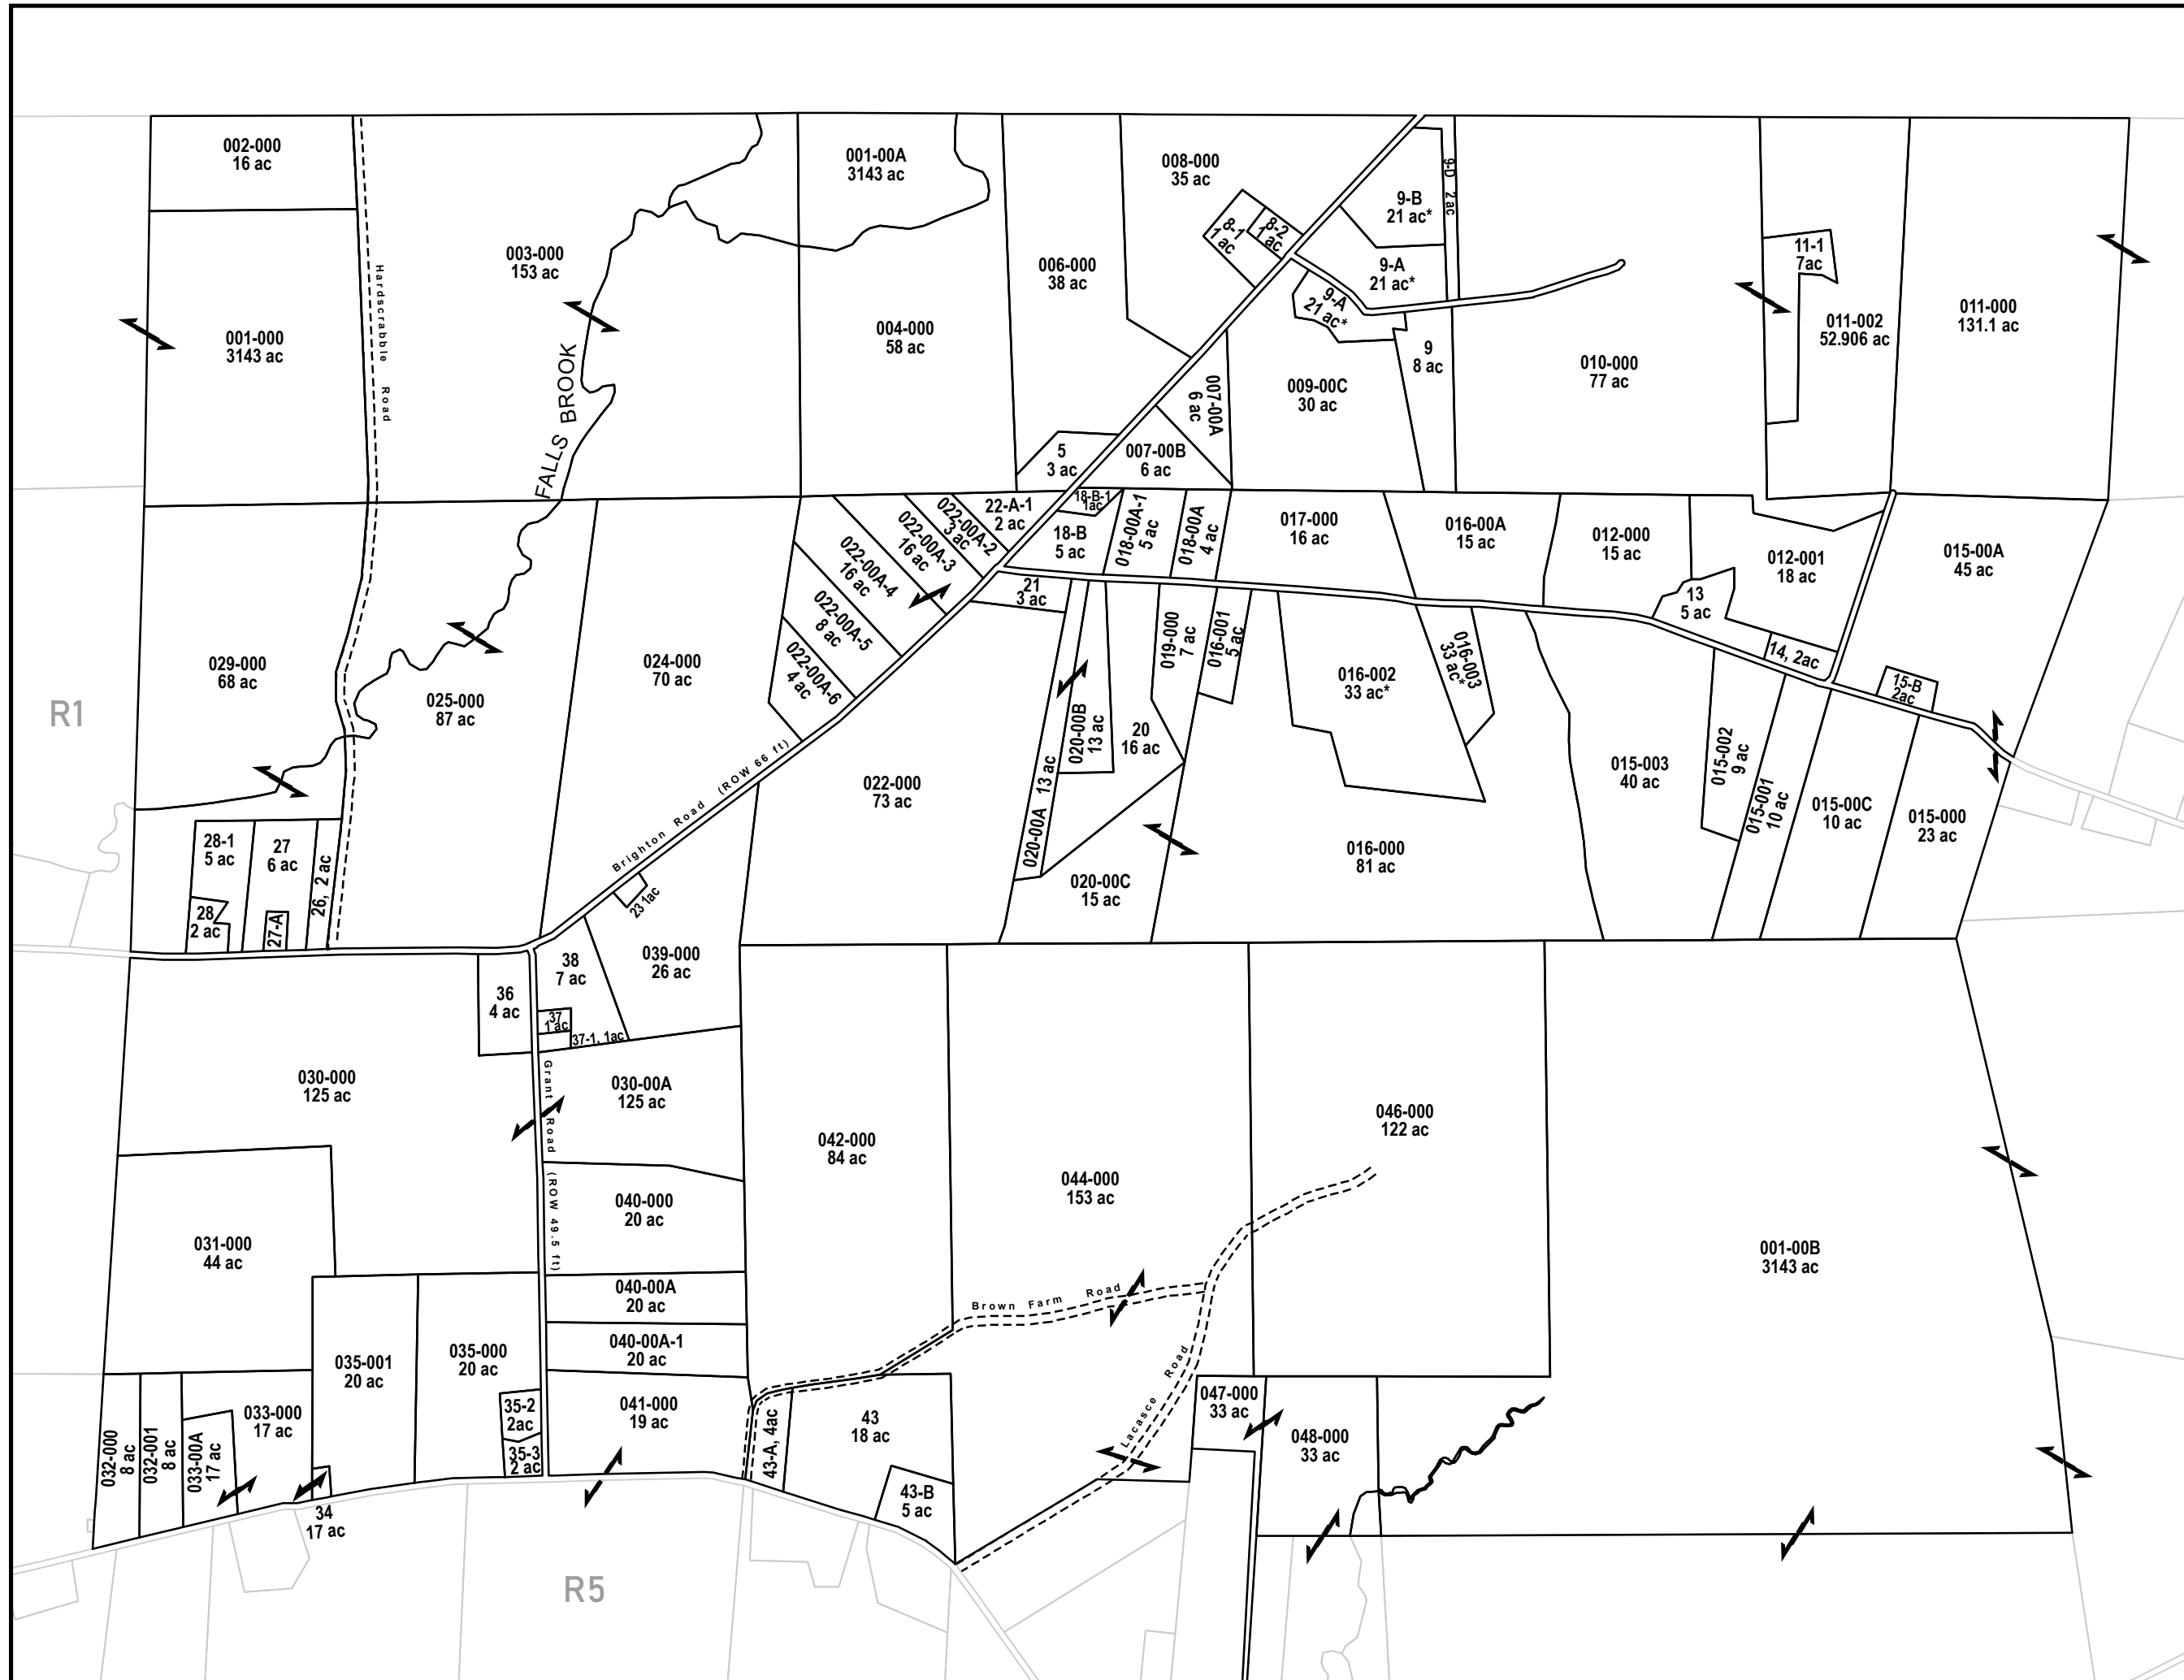

Map R2

TOWN OF SOLON
SOMERSET COUNTY
STATE OF MAINE

0 250 500 1,000 1,500 Feet

1 inch = 1,000 feet

Prepared by: Center for Community GIS, Aug 2021
Projection: NAD83 Zone 19N

Tax maps are not surveys, but compiled from aerial imagery, deeds, and existing paper map sources, and as such are not to be used for conveyances. This is a generalized depiction of parcels in the Town of Solon for assessment and planning purposes only.